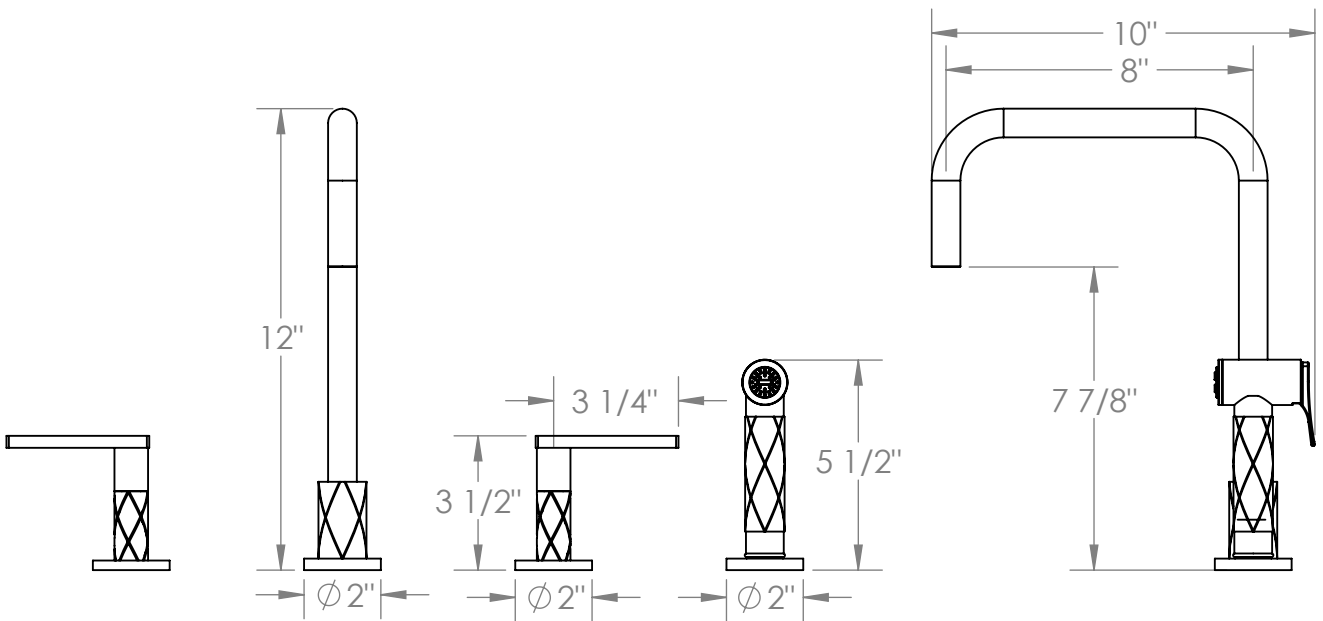

71-7.1-LLD4

Deck Mounted 4 Hole Kitchen Set
Includes Side Spray
Faucet Flow Rate: 1.75 GPM

Meets the applicable requirements of ASME A112.18.1-2005/CSA B125.1-05, entitled "Plumbing Supply Fittings"

71-7.1-LLP5

Deck Mounted 4 Hole Kitchen Set
Includes Side Spray
Faucet Flow Rate: 1.75 GPM

Meets the applicable requirements of ASME A112.18.1-2005/CSA B125.1-05, entitled "Plumbing Supply Fittings"