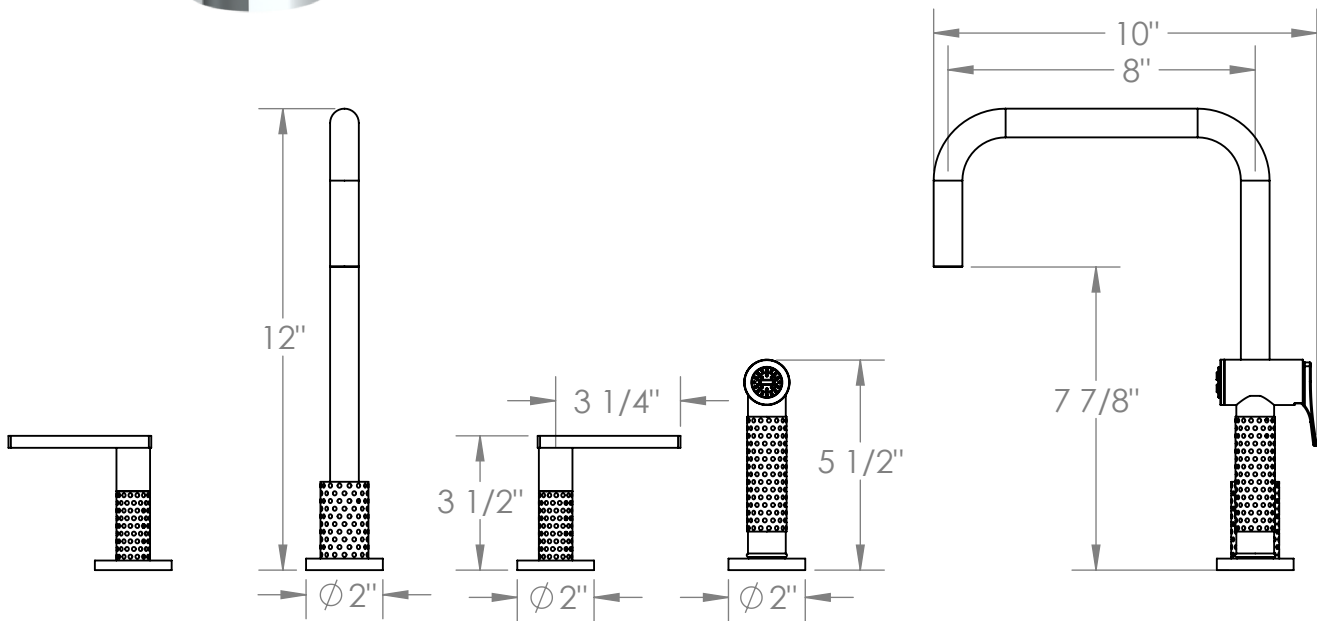

71-7.1-LLD4

Deck Mounted 4 Hole Kitchen Set
Includes Side Spray
Faucet Flow Rate: 1.75 GPM

Meets the applicable requirements of ASME A112.18.1-2005/CSA B125.1-05, entitled "Plumbing Supply Fittings"

71-7.1-LLP5

Deck Mounted 4 Hole Kitchen Set
Includes Side Spray
Faucet Flow Rate: 1.75 GPM

Meets the applicable requirements of ASME A112.18.1-2005/CSA B125.1-05, entitled "Plumbing Supply Fittings"